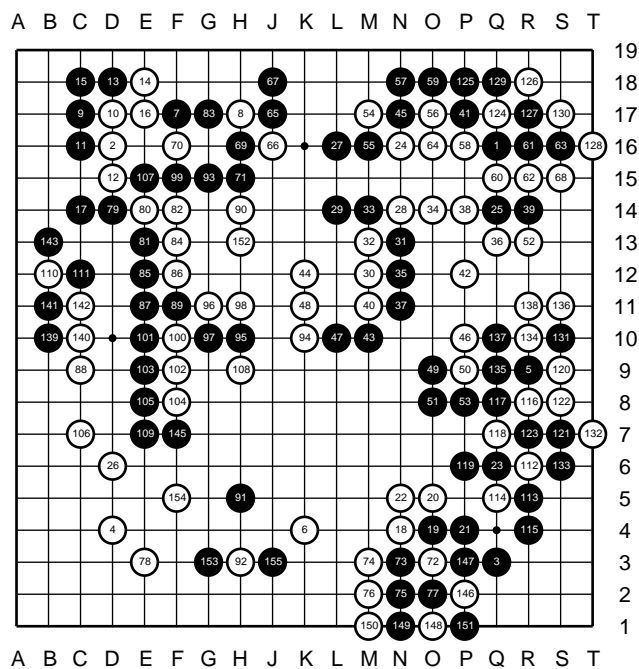

Game 1

Cho Chikun (B) vs Yoda Norimoto (W), 1995-01-12
 128 at 74, 129 at 77, 194 at 188, 197 at 191, 200 at 188, 203 at 191, 206 at 188, 209 at 191, 214 at 188, 222 at 99, 227 at 191, 229 at 176, 230 at 188, 235 at 81, 237 at 170, 244 at 191

Game 2

Cho Chikun (B) vs Kobayashi Satoru (W),
 1995-01-18,19
 144 at 124

Game 3

Cho Chikun (B) vs Kato Masao (W), 1995-01-26

Game 4

Kobayashi Satoru (B) vs Cho Chikun (W),
 1995-02-01,02